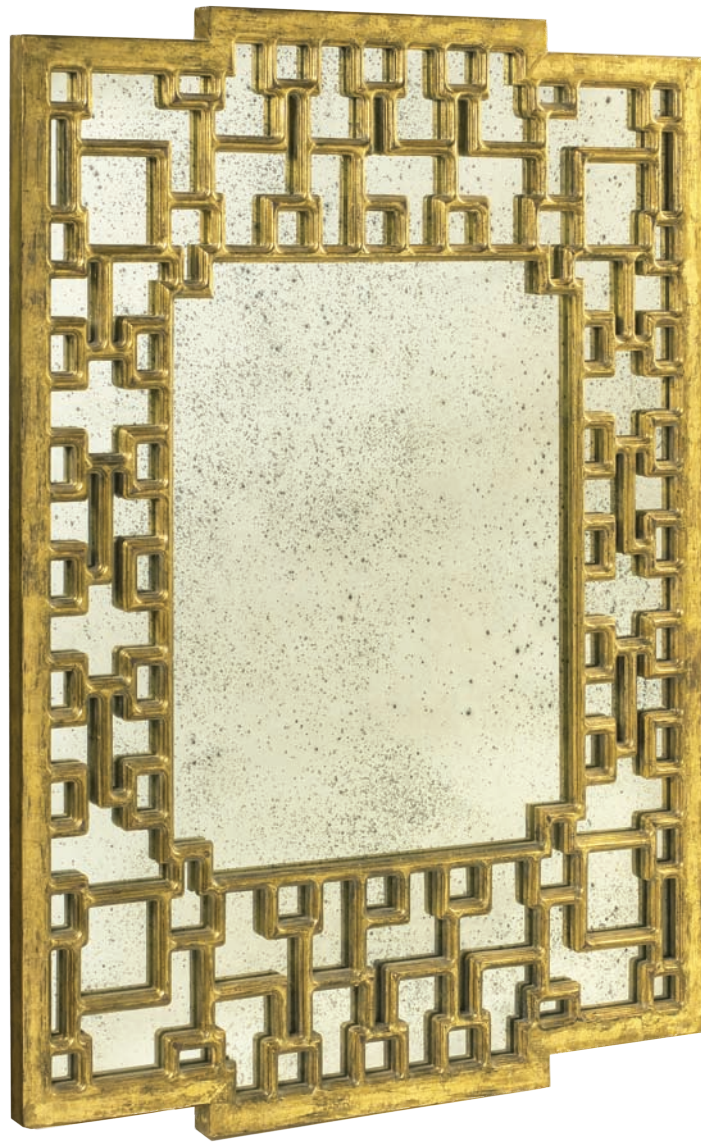

POSSE

CPF 500 - Kyoto Mirror in Gold Leaf
36"W x 48"H